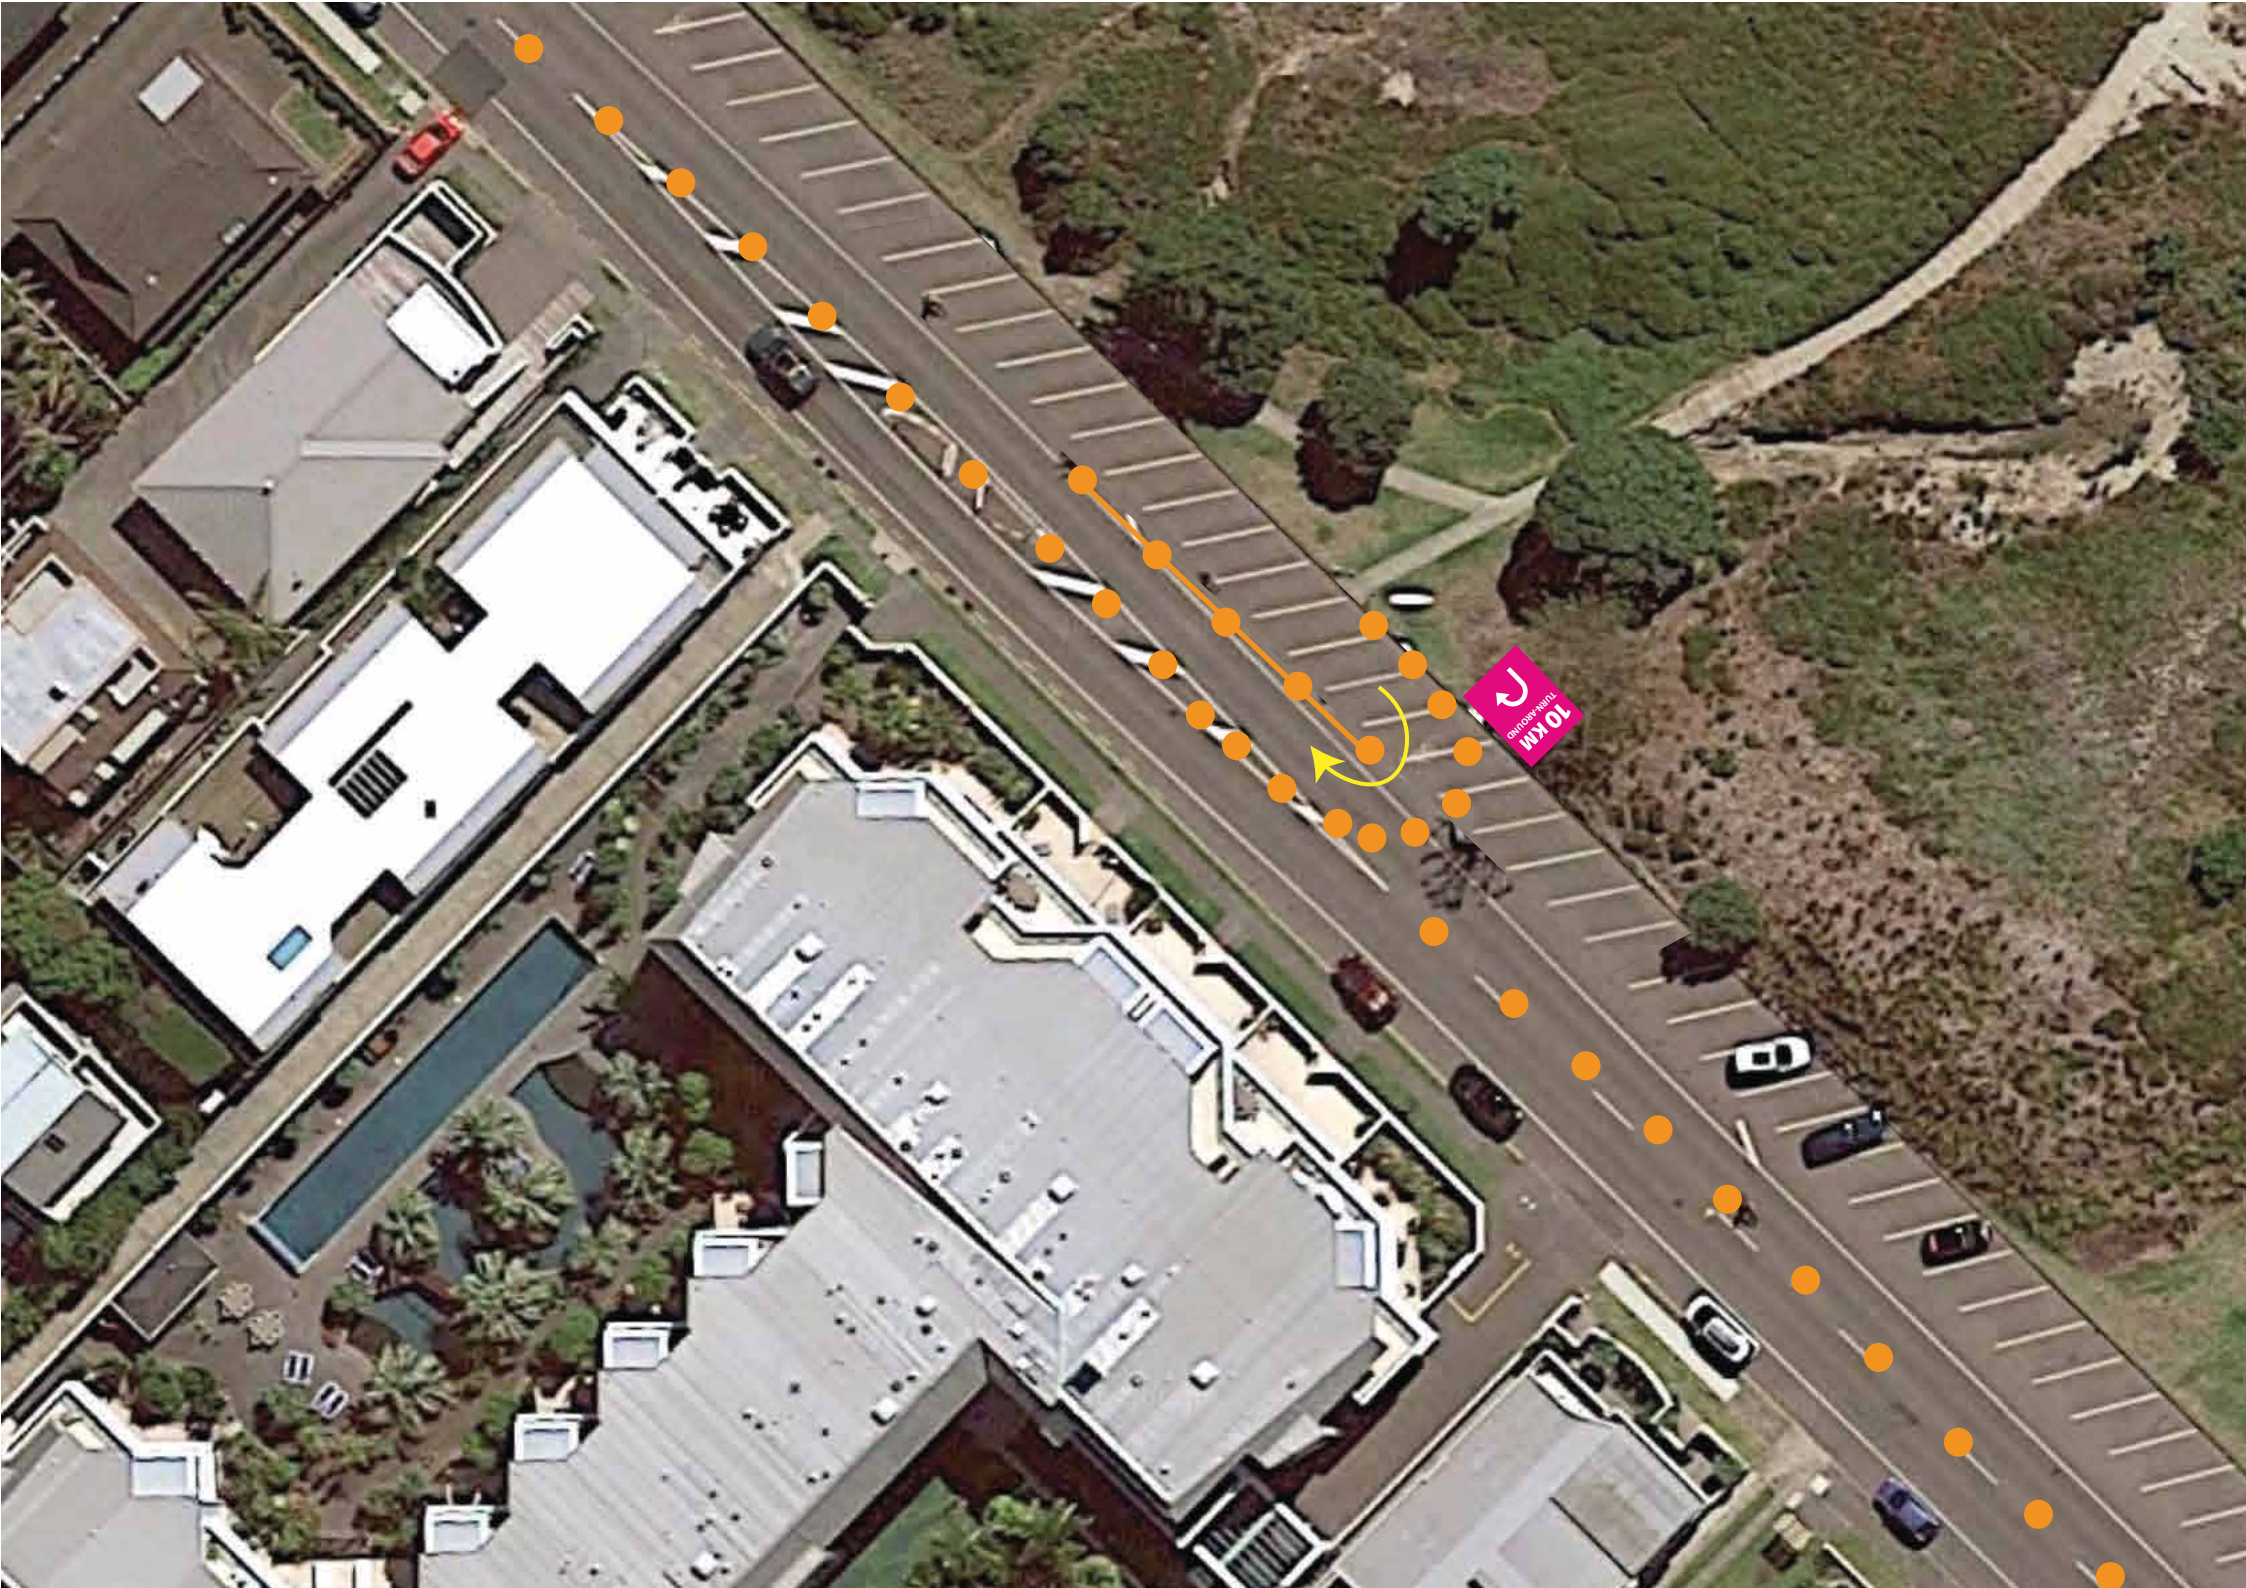

# Big AI - all set-up by 8:00am please 10km - 8:15am Start

10km Turn-around – Directing 10km runners to turn-around

Across the Street from 137 Marine Parade  
-37.645355, 176.196597

WOL